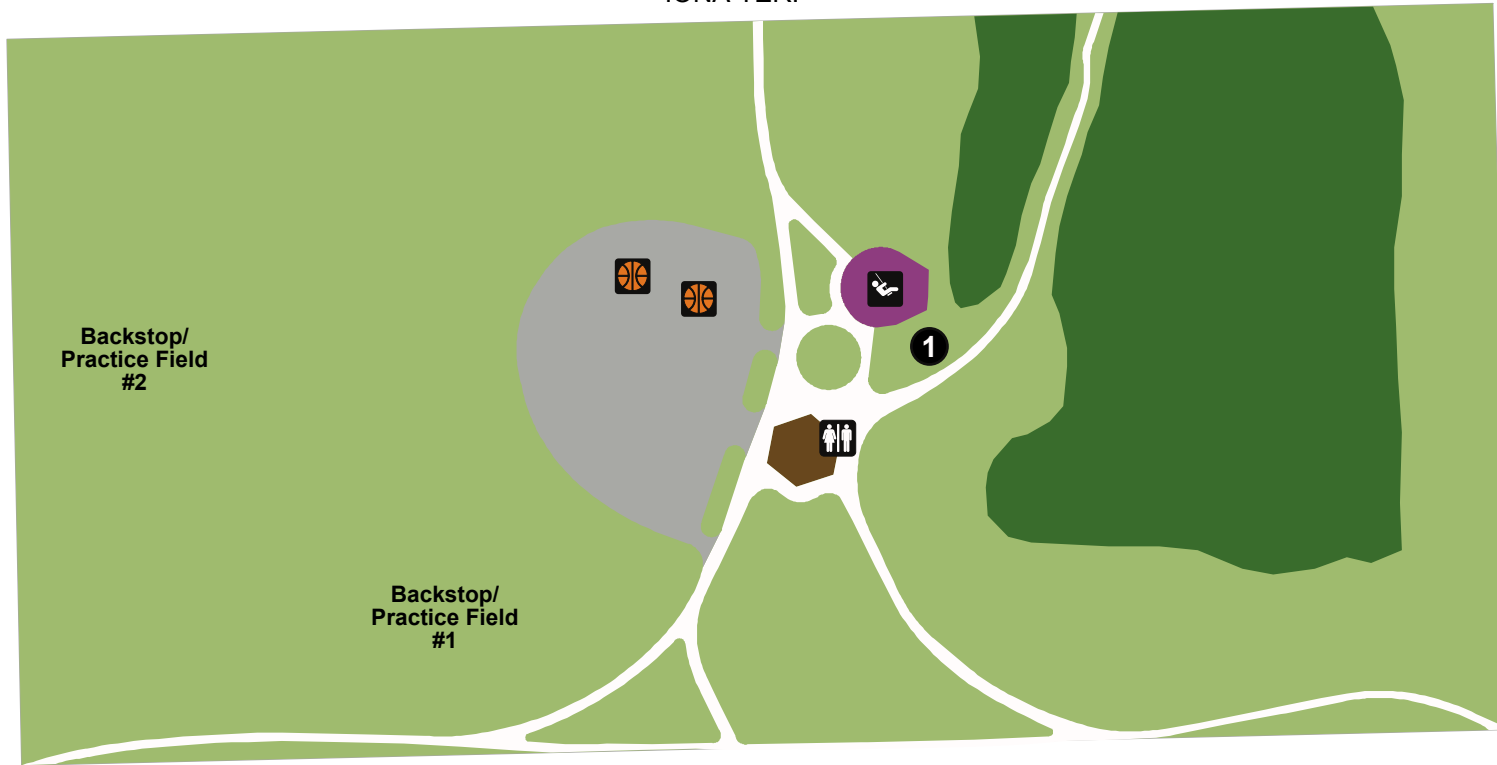

MILWAUKEE COUNTY
PARKS
 N · A · T · I · O · N · A · L
 GOLD MEDAL WINNER

IONA TER.

ILLINOIS AVE.

BARLAND AVE.

RAMSEY AVE.

Cudahy Park
 3000 E. Ramsey Ave.
 Cudahy, WI 53110
 Unit Office: (414) 762-1550

-  Park Land
-  Shrubs & Trees
-  Park Building
-  Reservable Picnic Area (No tents allowed)

Park Legend

-  Restrooms
-  Basketball
-  Tot Lot

Picnic Reservations
 (414) 257-8005

Parks Information
 (414) 257-PARK (7275)
 countyparks.com