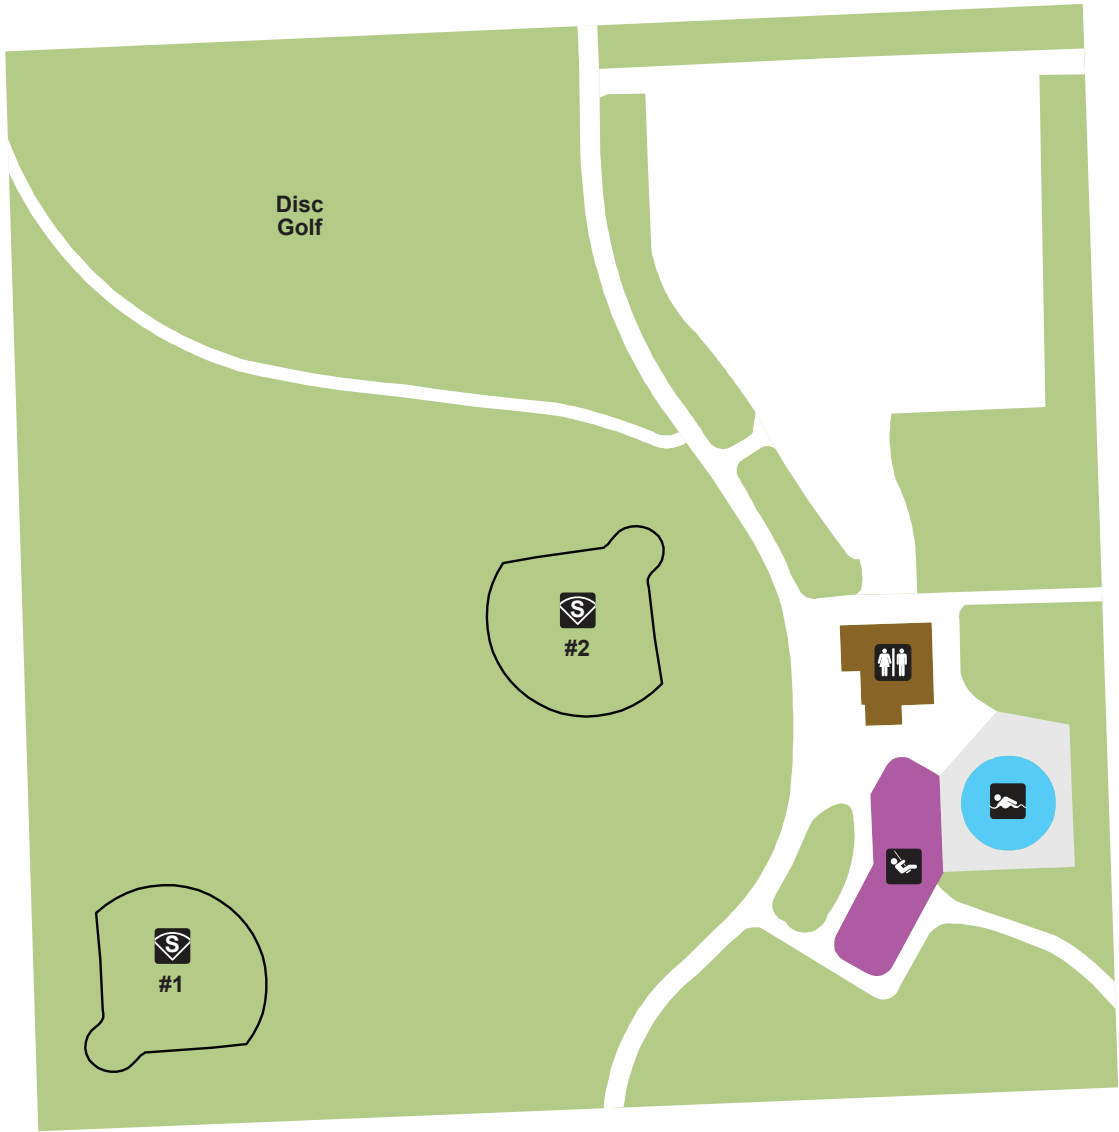

W. TOWNSEND ST.

N. 88TH ST.

N. 86TH ST.

W. CONCORDIA AVE.

### Park Legend

- Park Land
- Shrubs & Trees
- Park Building
- Restrooms
- Softball
- Tot Lot
- Wading Pool

**Parks Information**  
(414) 257-PARK (7275)  
[countyparks.com](http://countyparks.com)